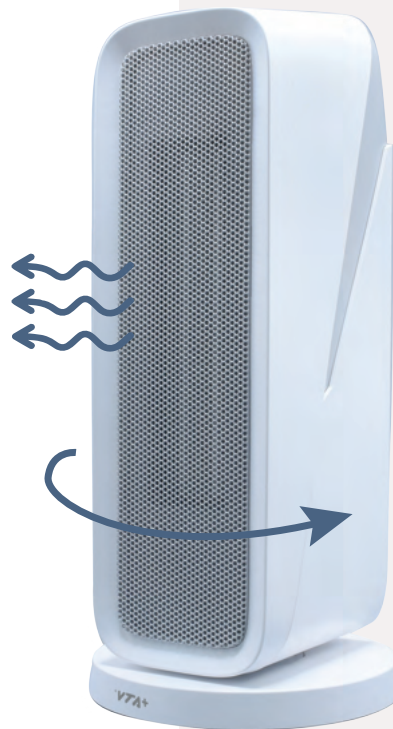

Body Scale

EXO

- Fat-free weight
- Visceral fat level
- Muscle mass
- Bone mass
- Measurement statistics
- Night vision display
- Body fat percentage
- Calories
- Protein level
- Body age
- Trend visualization
- Measurement unit
  Kg, Lb, Lb-St

Cooler And Heater

Axial

- **1500** Watts Energy
- **5m²** Closed spaces
- Touch panel
- Set schedules and timers
- Automations with other devices
- Easy to setup
- Overheat protection
- Notifications on mobile devices

VTA-84899