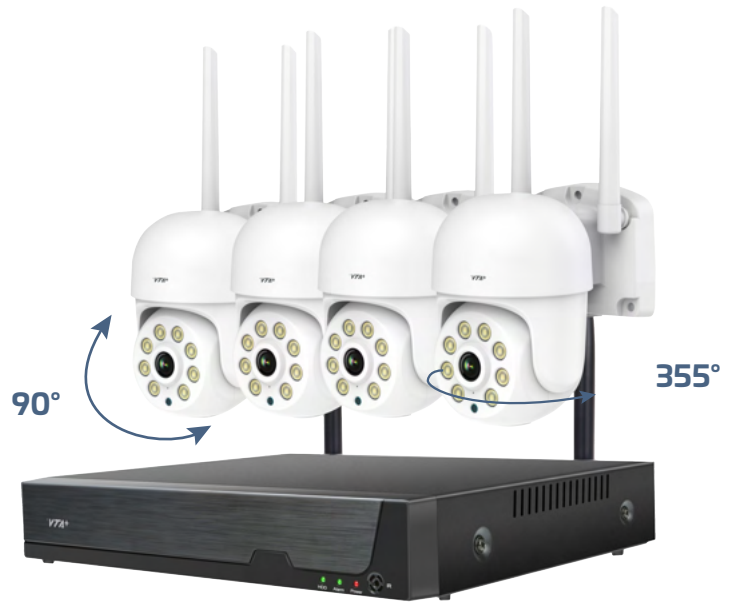

Motion Cam System

Quartic