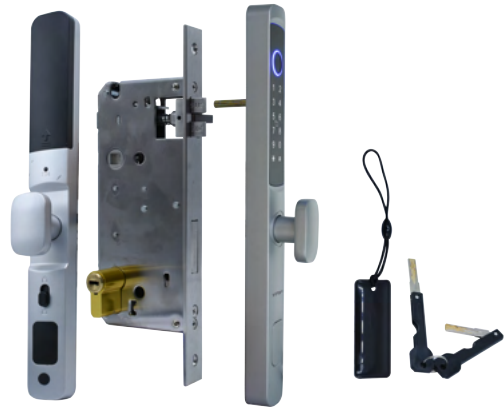

# Security Doors Lock

Radix

VTA-84315

Compatible with multipin security doors

AA battery

Four safety latches

# Door Lock

Vibex

VTA-84307

**SLIM** Versatile design

AAA battery