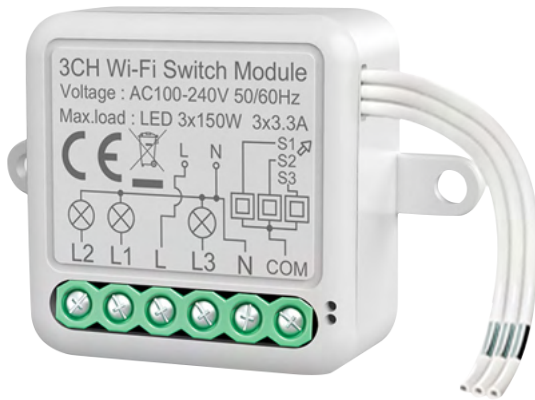

Lighting Controller

Ray II

VTA-84576