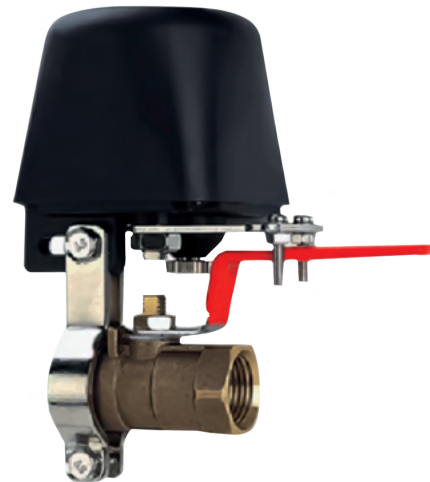

Smart Water Valve

Step

VTA-84750

Control remotely in the APP

3 Line lighting control

1/4" levers wrenches

Programs the ON and OFF times

Automations with other devices

Compatible with voice assistants

Indoor use