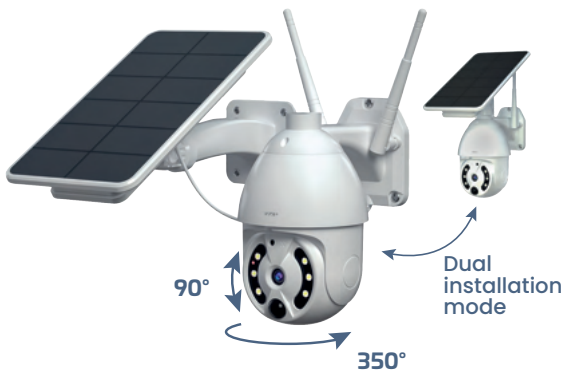

## Solar Motion Cam Lum

VTA-84732

PTZ (pan, tilt, digit zoom)

Works with solar panel or voltage adapter

500 Lumens Reflector lamp

## Solar Motion Cam Ellipse

VTA-84611

85° viewing angle

With solar panels or the power grid.

Color night vision

Video resolution